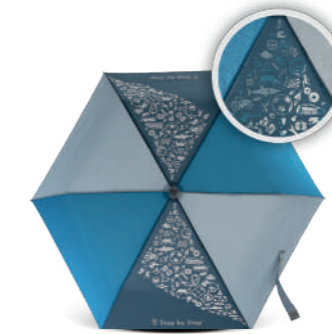

Regenschirm mit MAGIC RAIN EFFECT
"Blue"

Art.Nr. 124819