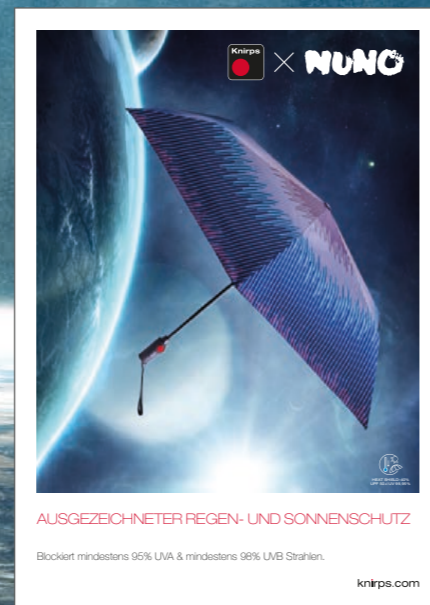

Schirmfarben vom Fotoshooting können wegen Lichteinstrahlung abweichen. Imagebild zeigt Designnr. 8592
Umbrella colors from the photo shooting may differ as a result of lighting. Image picture shows design number 8592