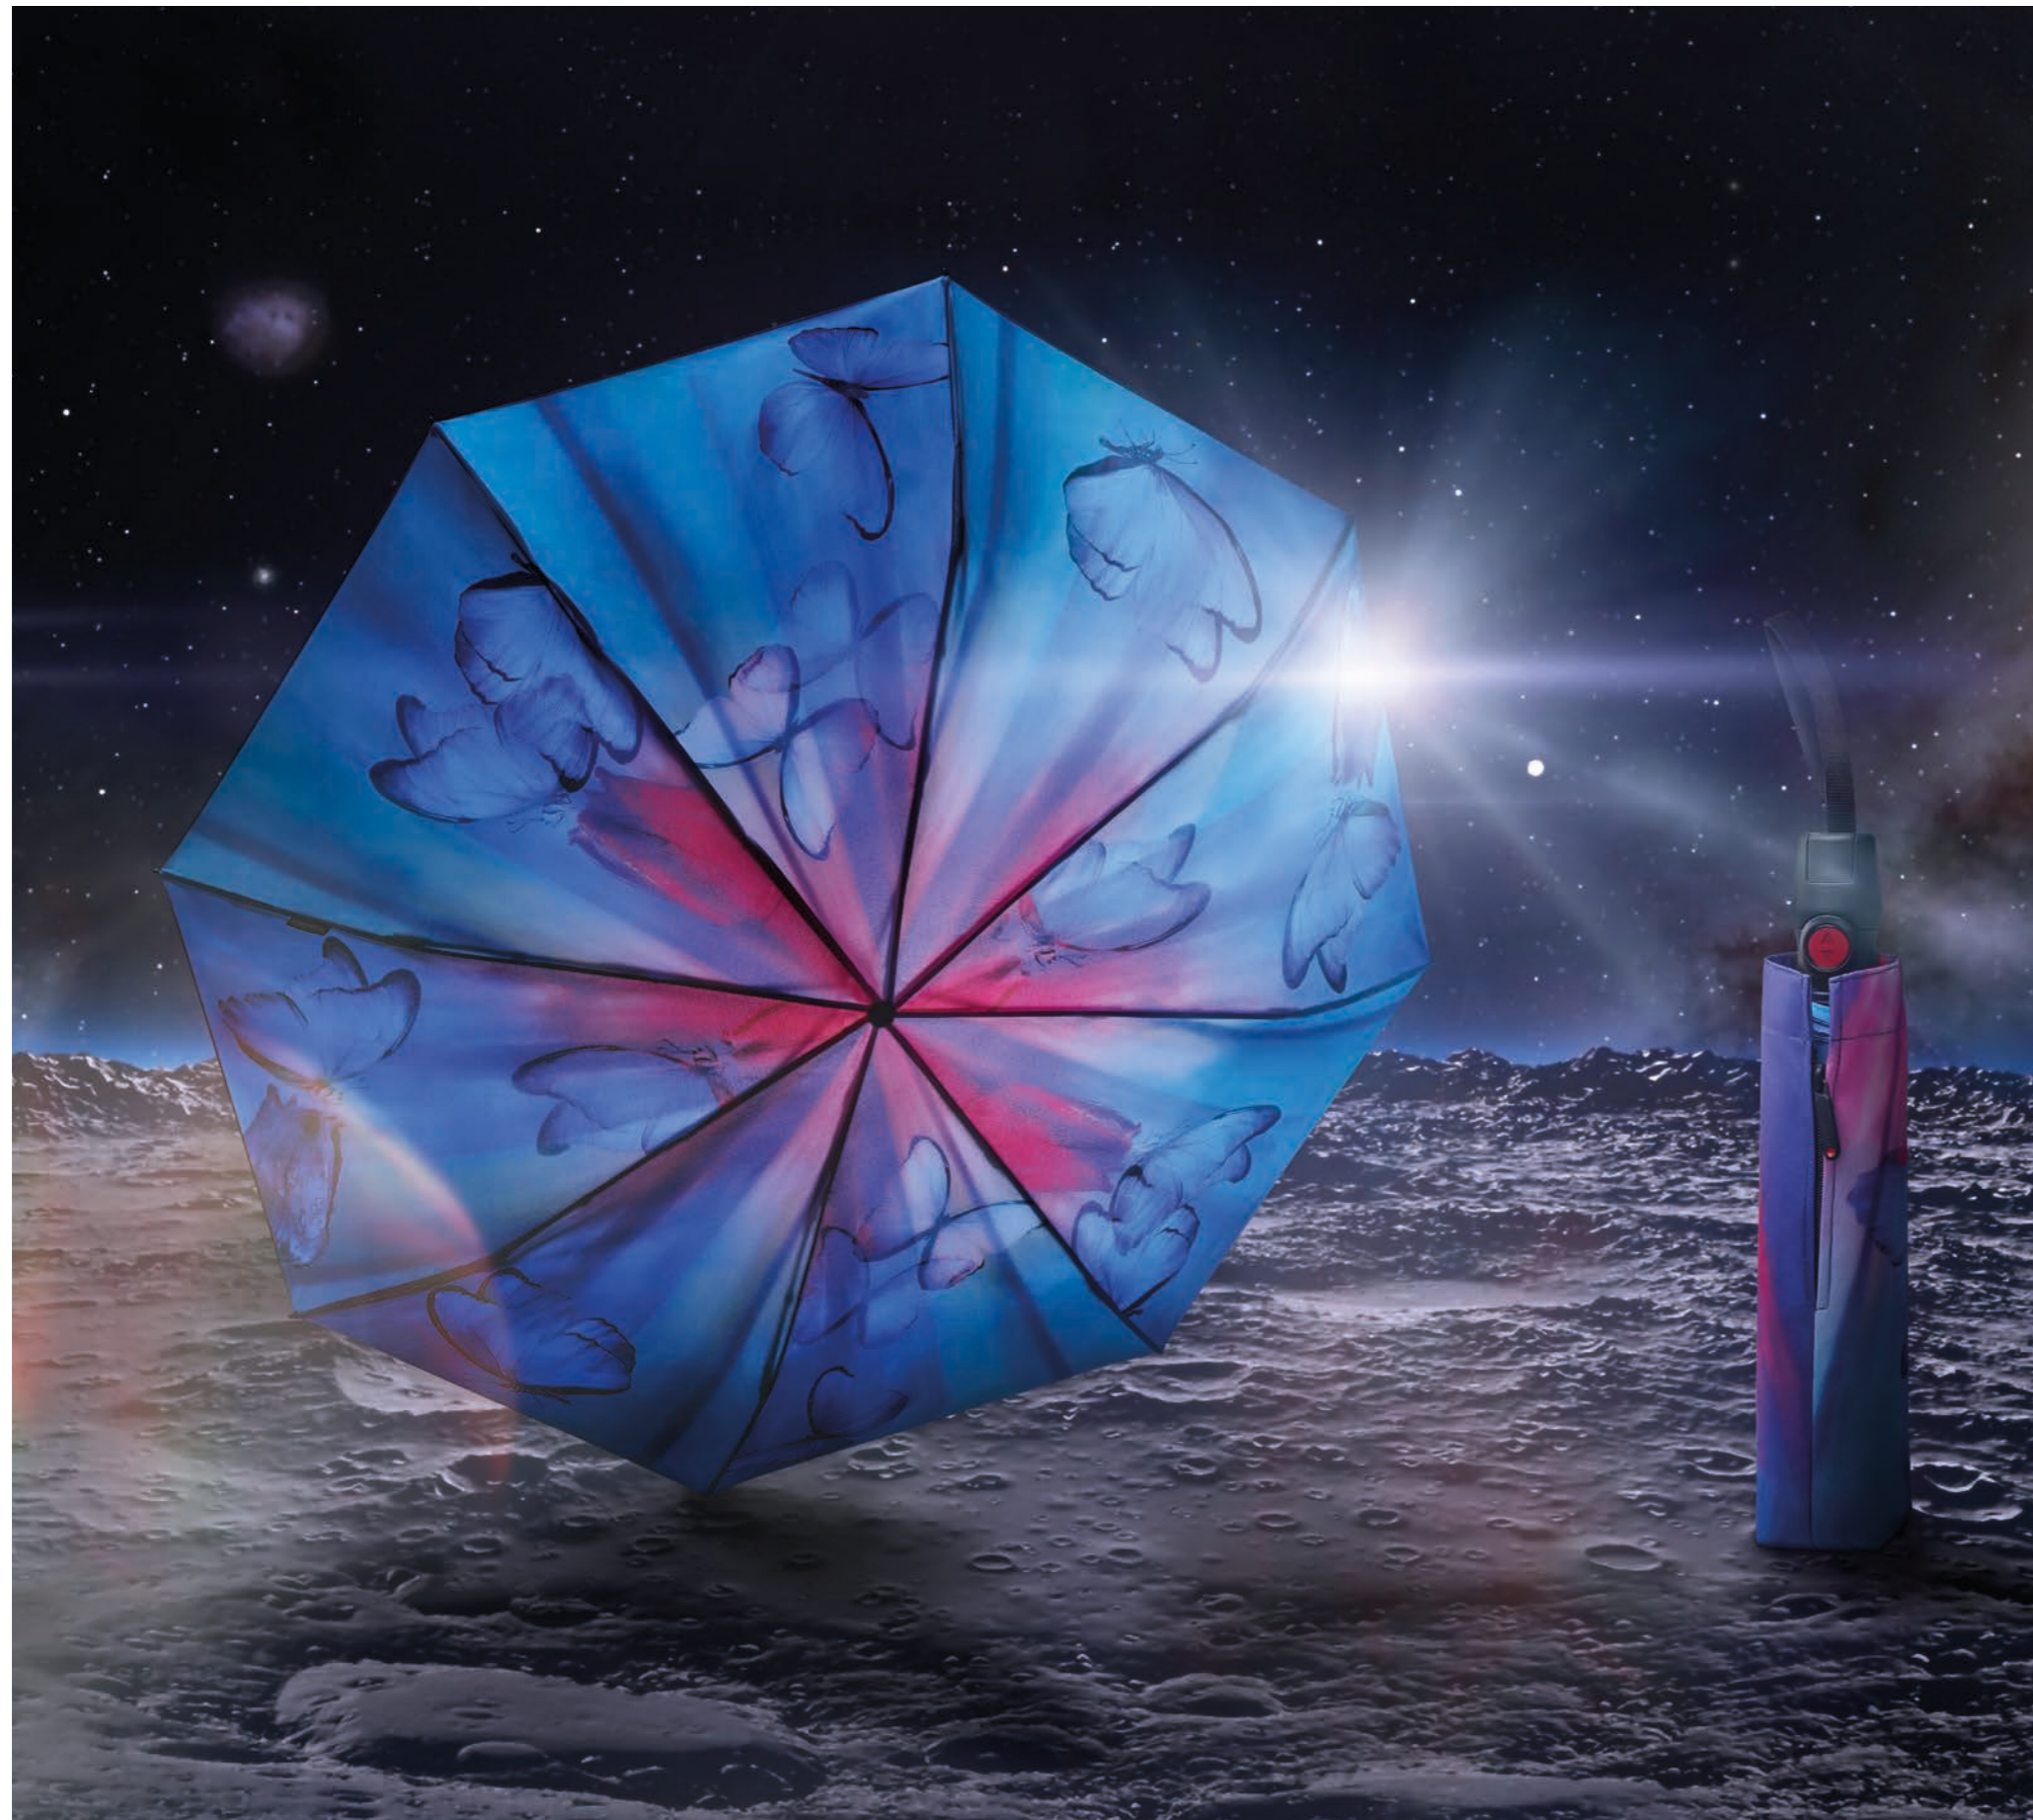

VON HIER BIS ZUM MOND UND WEITER

Unsere Welt steht keine Sekunde still, alles ist in Bewegung und jeden Tag verändert sich etwas. Das eröffnet ungeahnte Möglichkeiten der Entwicklung und bietet den perfekten Nährboden für vielfältige Inspiration. Angelehnt an die Vielfalt der Chancen, die sich uns bieten, präsentiert sich auch die Knirps Kollektion Spring/Summer 2023.

Alle Designs der Sommerkollektion sind PFC-frei, die Knirps X Nuno Kollektion bietet zusätzlich einen hochwirksamen UV-Schutz.

FROM HERE TO THE MOON AND BEYOND

Our world never stands still – everything is in motion and change happens every day. What that means is that we have vast possibilities for development and fertile ground for inspiration. The Knirps 2023 Spring/Summer Collection is taking advantage of all those opportunities.

All designs in the summer collection are PFC-free, and the Knirps X Nuno collection also offers highly effective UV protection.