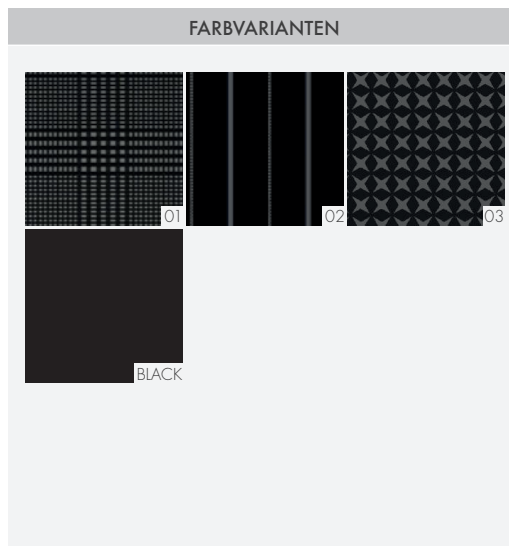

VE 1 STÜCK/DESIGN