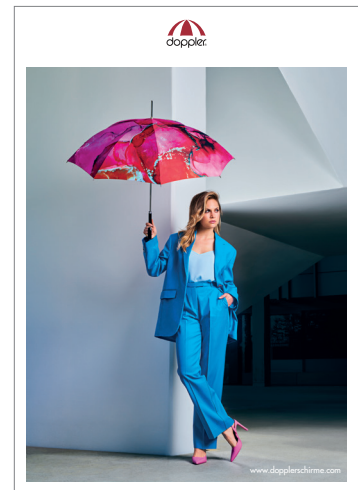

CARBONSTEEL MAGIC MARBLE

744865M..

light pongee

CARBONSTEEL LONG AUTOMATIC MARBLE

714865M..

light pongee

POSTER MARBLE

78581C58 A3

CARBONSTEEL

CARBONSTEEL

VE 2 STÜCK/FARBE

VE 1 STÜCK/FARBE

FARBVARIANTEN

01

02