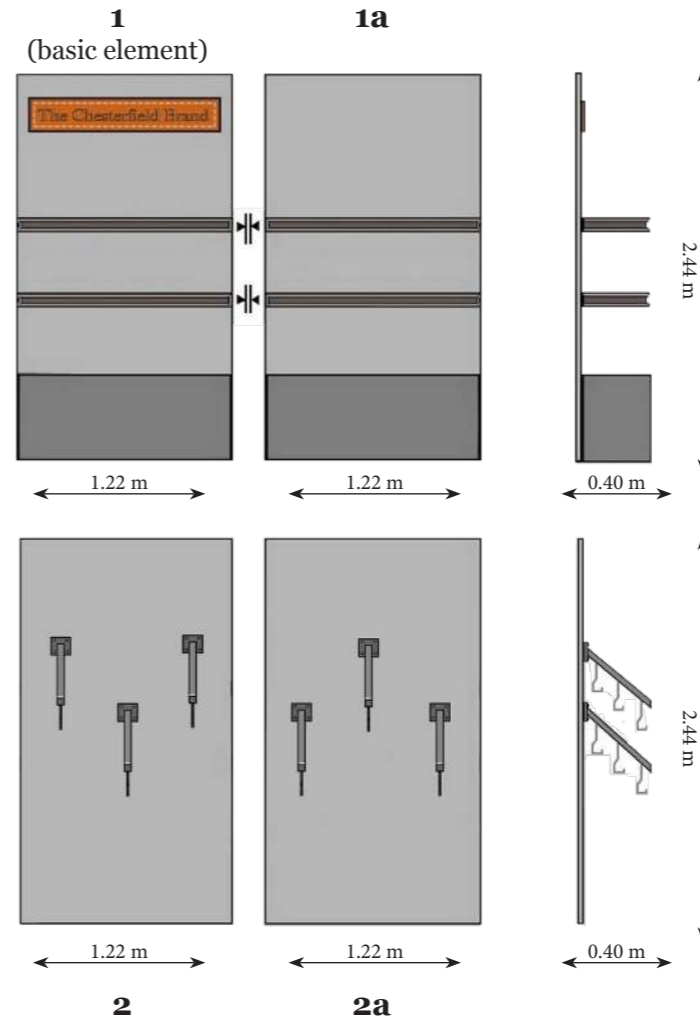

For the best in-store presentation of our brand in your shop you may consider our shop-in-shop possibilities. As you can see, we offer standard sized panels, which you can put in different variations to what's best looking in your shop.

If needed, we can easily modify the different parts to keep up with all your wishes and custom preferences.

As most of you know, we consider our pricing level as a very important subject. That is the reason why we are willing to pay 50% off your shop-in-shop booth to motivate you to upgrade your interior and build a long-term relationship with us. Please contact your representative for all your questions around this subject.

We look forward to hearing from you!

Yours sincerely,
The Chesterfield Brand