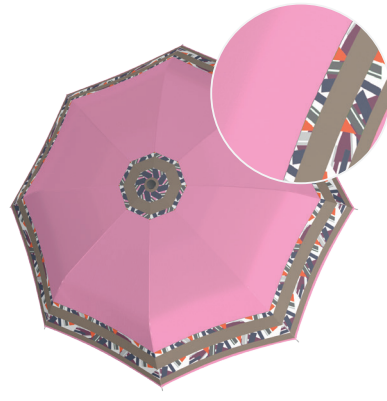

ART. NO. 740765S