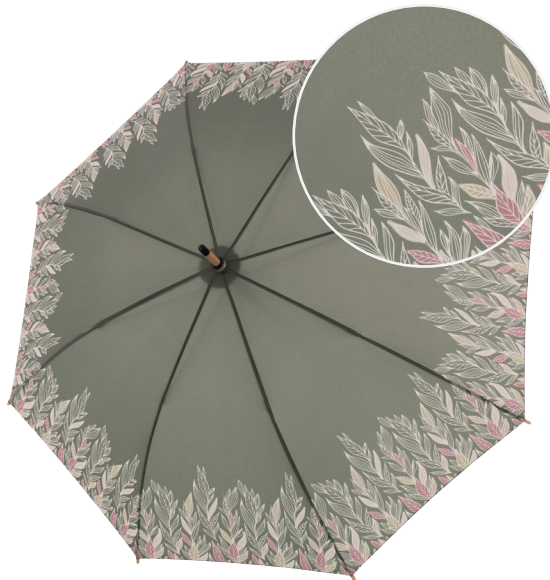

NATURE
ART. NO. ...IN
INTENTION