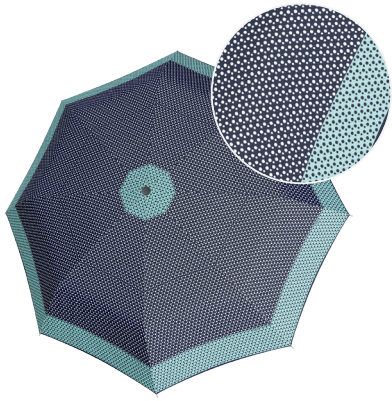

FIBER FLEX CHESS SORTIERUNG

ART. NO. 740765S