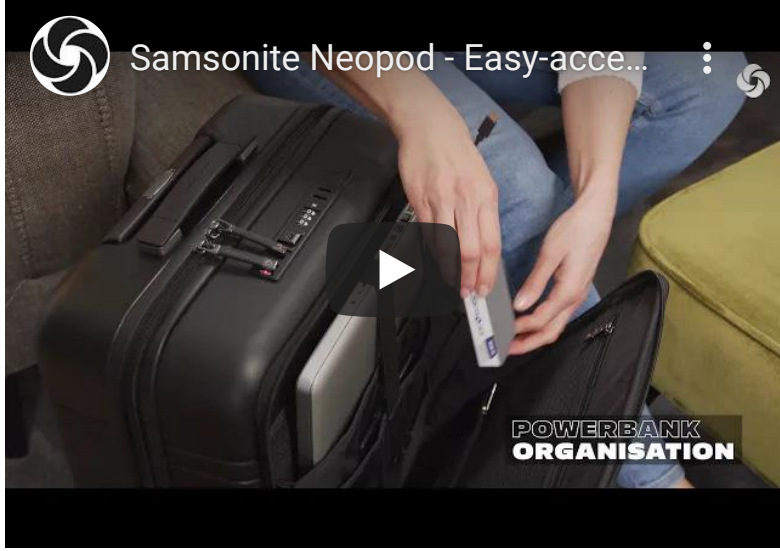

139874

**Spinner 55 EXP
Easy Access**

	40 x 55 x 23/27
	41/48 l
	3.3 kg
	26.7 cm/10.5" - 26.6 x 18.3 x 1.5 cm
	39.6 cm/15.6" - 37.5 x 25.9 x 2.8 cm