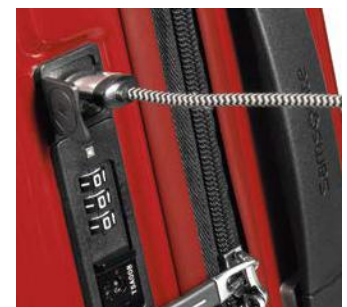

Anti-theft security zipper

TSA008 lock for extra security, with integrated USB A & C port on cabin

Suspension wheels reduce noise and vibrations

*Selection*

HARDSIDE

134399

**Spinner 55 EXP**

40 x 55 x 20/23