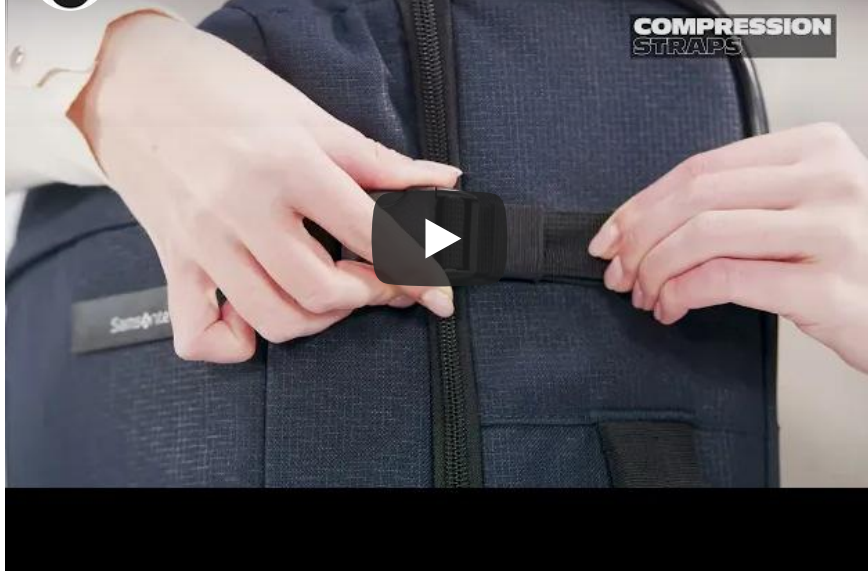

RECYCLEX™

Compression straps\*

Personalisation loop

Front pocket laptop sleeve\*

COMPRESSION STRAPS

Selection

CASUAL

143263