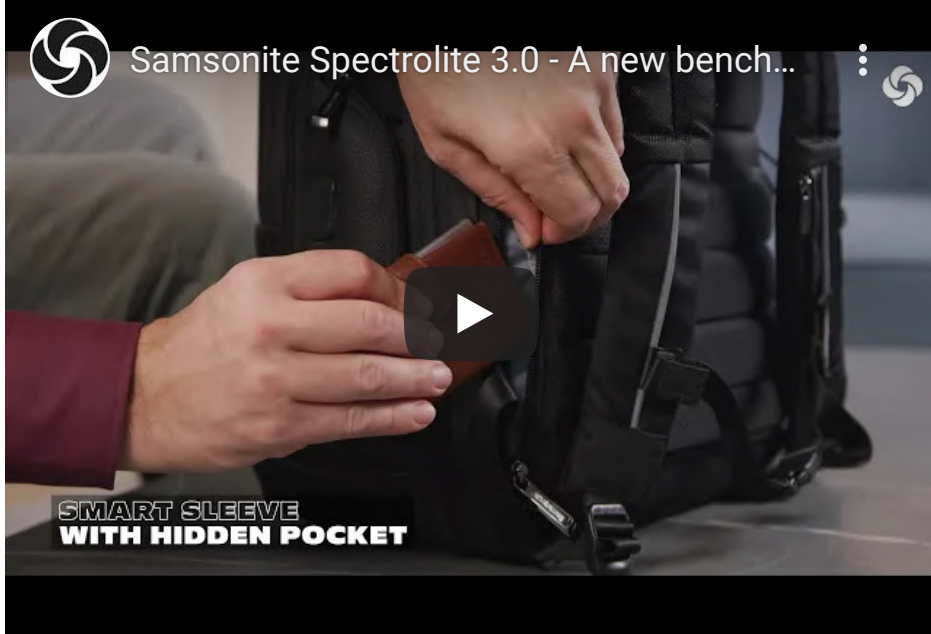

MATCHES

SPECTROLITE 3.0 TRVL™ P. 56

Black
1041

Deep Blue
1277

USB port to charge devices (battery sold separately)

Hidden shoulder strap pocket

Water resistant laptop compartment

Selection

BUSINESS & BAGS

SMART SLEEVE WITH HIDDEN POCKET

137267

Tablet Crossover S 7.9"

	15.5 x 22 x 5
	2 l
	0.3 kg
	20.3 cm/8" - 21.6 x 13.5 x 1.4 cm

137263

Bailhandle 15.6" EXP

	42 x 32 x 13/21
	18/22 l
	1.4 kg
	26.7 cm/10.5" - 26.6 x 18.3 x 1.5 cm
	39.6 cm/15.6" - 37.5 x 25.9 x 2.8 cm