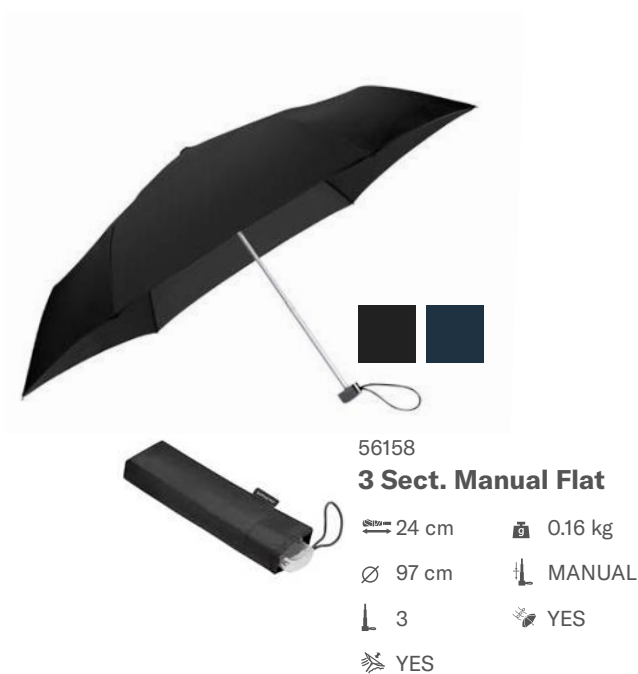

📖 0.19 kg

👉 MANUAL

👉 NO

108963

4 Sect. Auto O/C

☞ 20.5 cm

∅ 89 cm

┆ 4

☂ YES

📖 0.28 kg

👉 AUTO O/C

👉 NO

108962
3 Sect. Manual Flat
 23 cm
 94.5 cm
 3
 0.16 kg
 MANUAL
 YES
 YES

108965
3 Sect. Auto O/C slim
 26 cm
 95 cm
 3
 0.24 kg
 AUTO O/C
 NO
 YES

108966
Safe 3 Sect. Auto O/C
 28.5 cm
 98 cm
 3
 0.31 kg
 SAFE
 AUTO O/C
 NO
 YES

108960
Stick Man Auto Open
 96 cm
 115 cm
 1
 0.48 kg
 AUTO O
 YES
 YES

Unisex range at entry price level for practical and easy use.

- Functional design and construction
- Fabric with teflon coating
- Samsonite logo on the handle and pouch

56159
3 Sect. Auto O/C

- 28.5 cm
- 0.31 kg
- Ø 98 cm
- AUTO O/C
- 3
- YES
- YES

56161
Stick Umbrella

- 87 cm
- 0.42 kg
- Ø 103 cm
- AUTO O
- 1
- YES
- YES

WOOD CLASSIC S™

9063

A classic line, for those that love traditional wooden umbrellas.